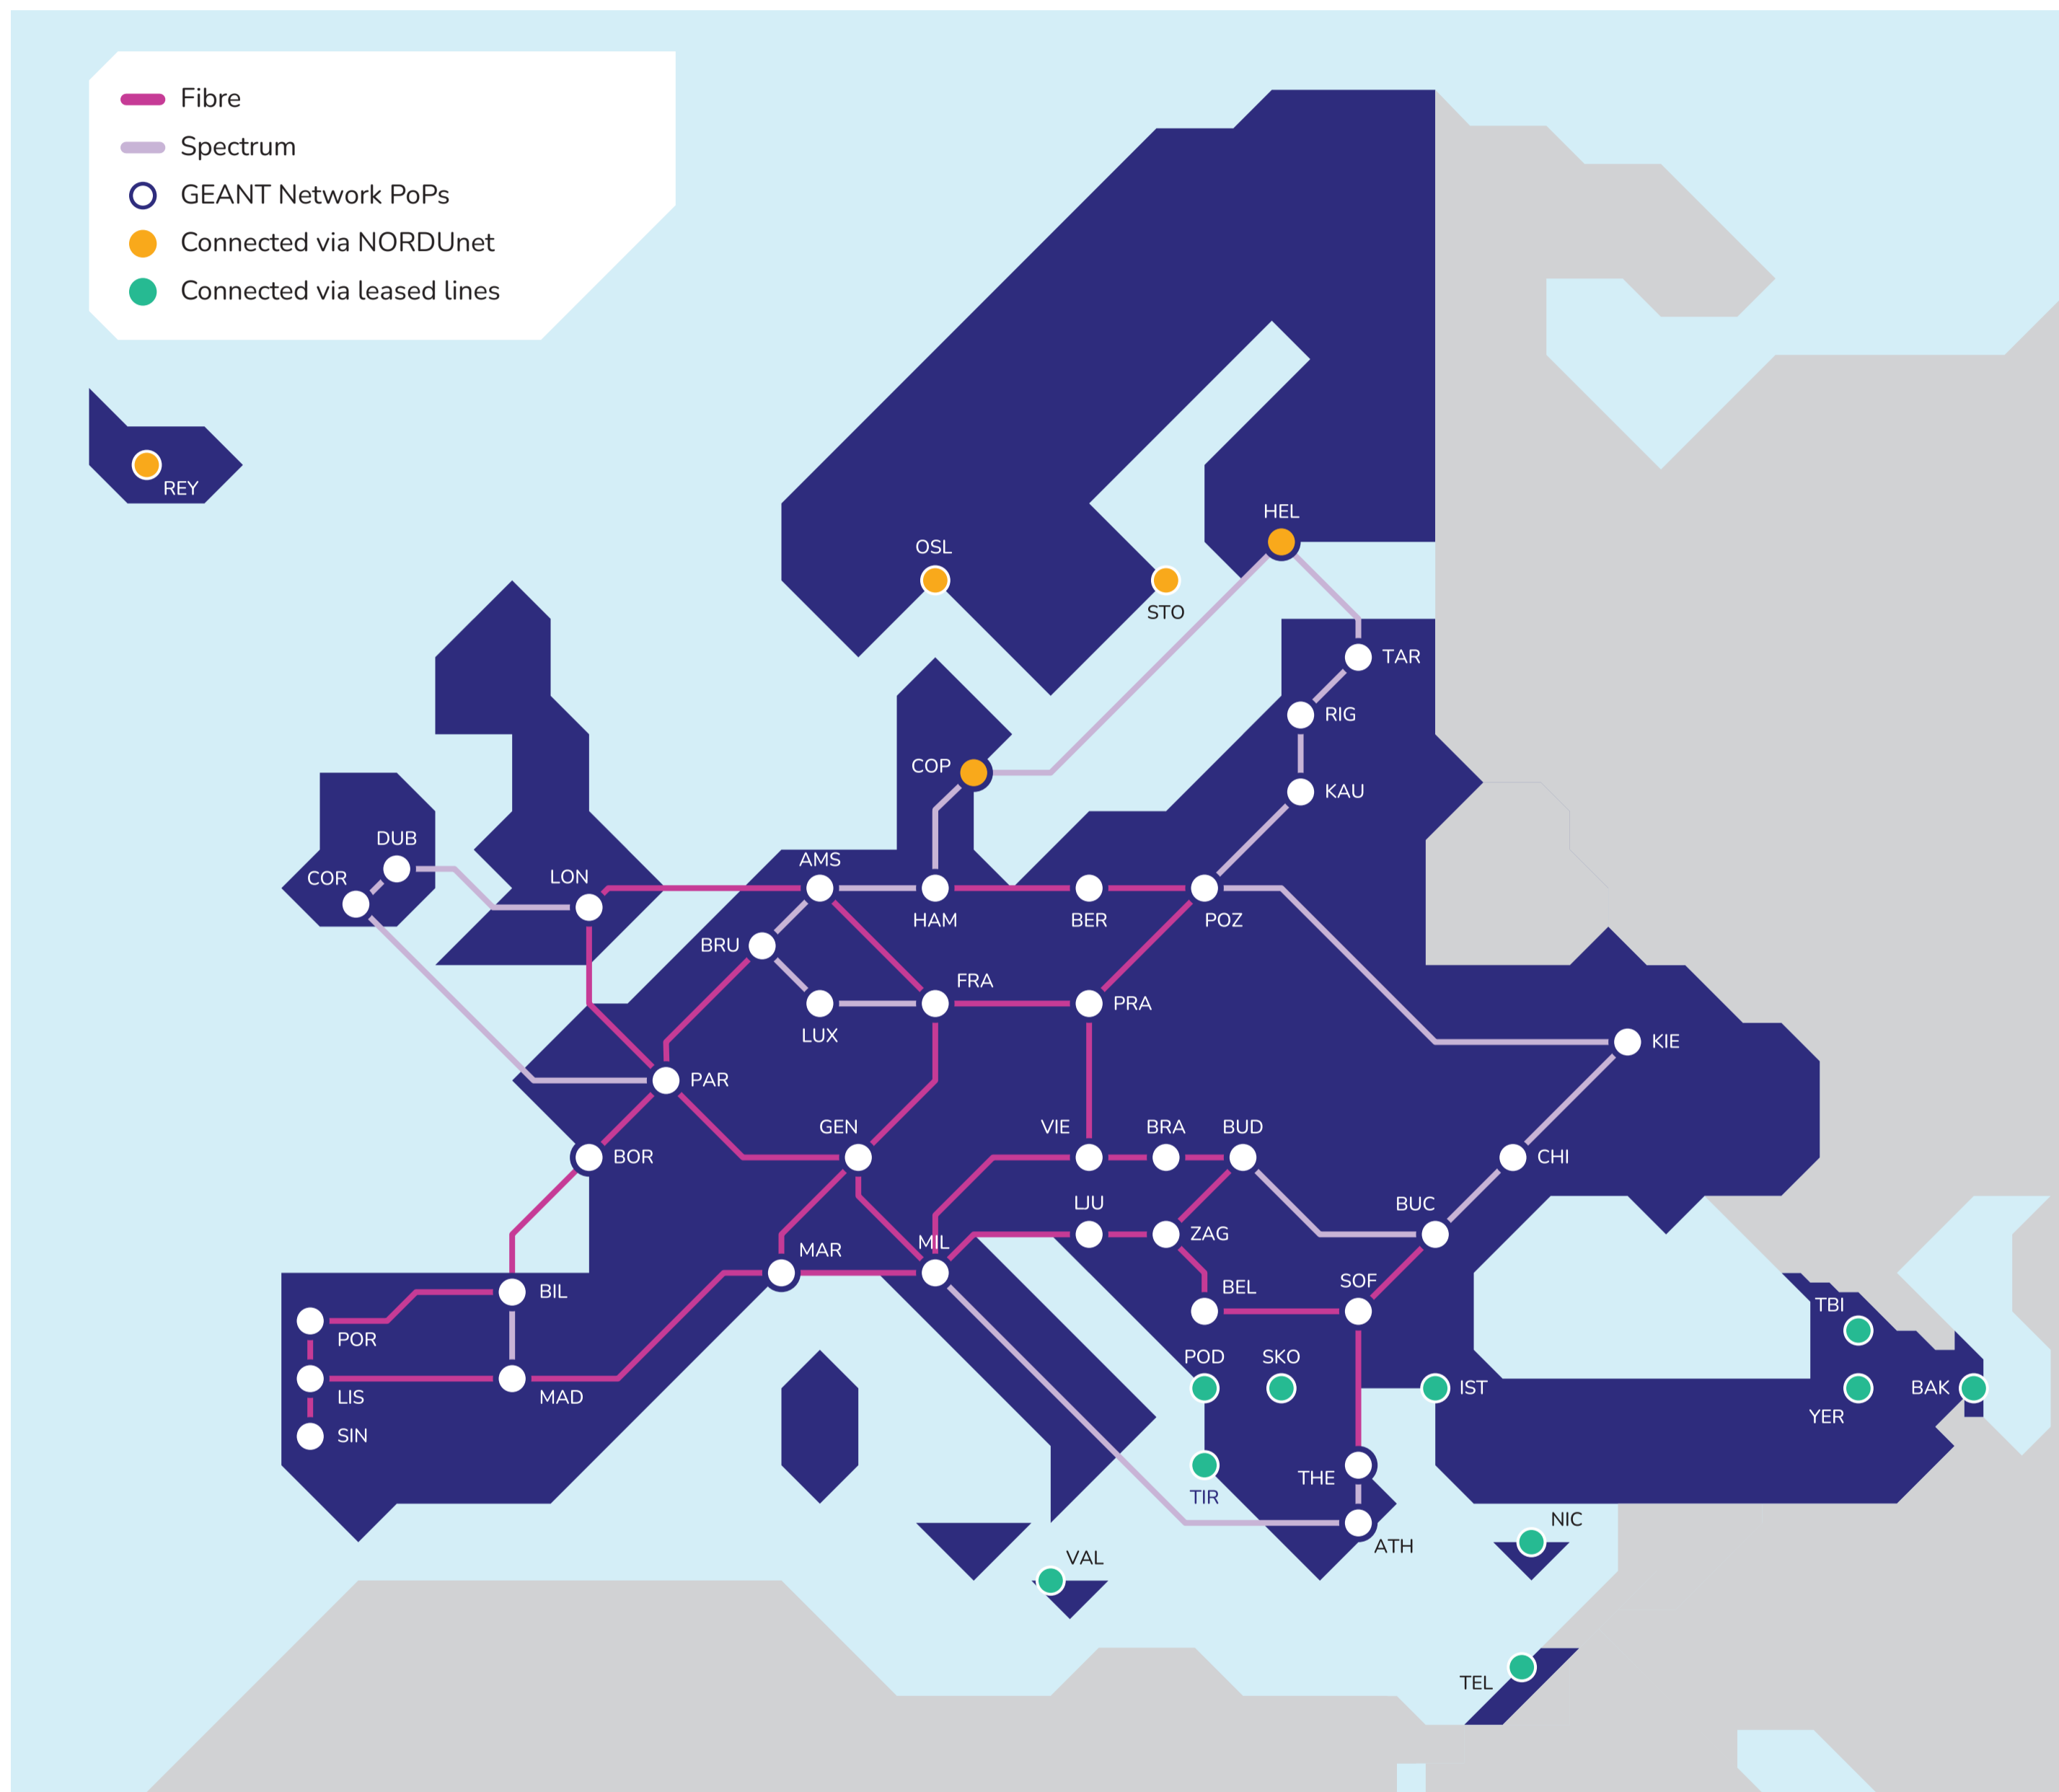

The GÉANT network interconnects Europe's NRENs and provides onward connectivity to regional networks worldwide. Enabling the most important scientific discoveries, it is essential to Europe's research and education communities.

\*Connections between these countries are part of NORDUnet (the Nordic regional network)